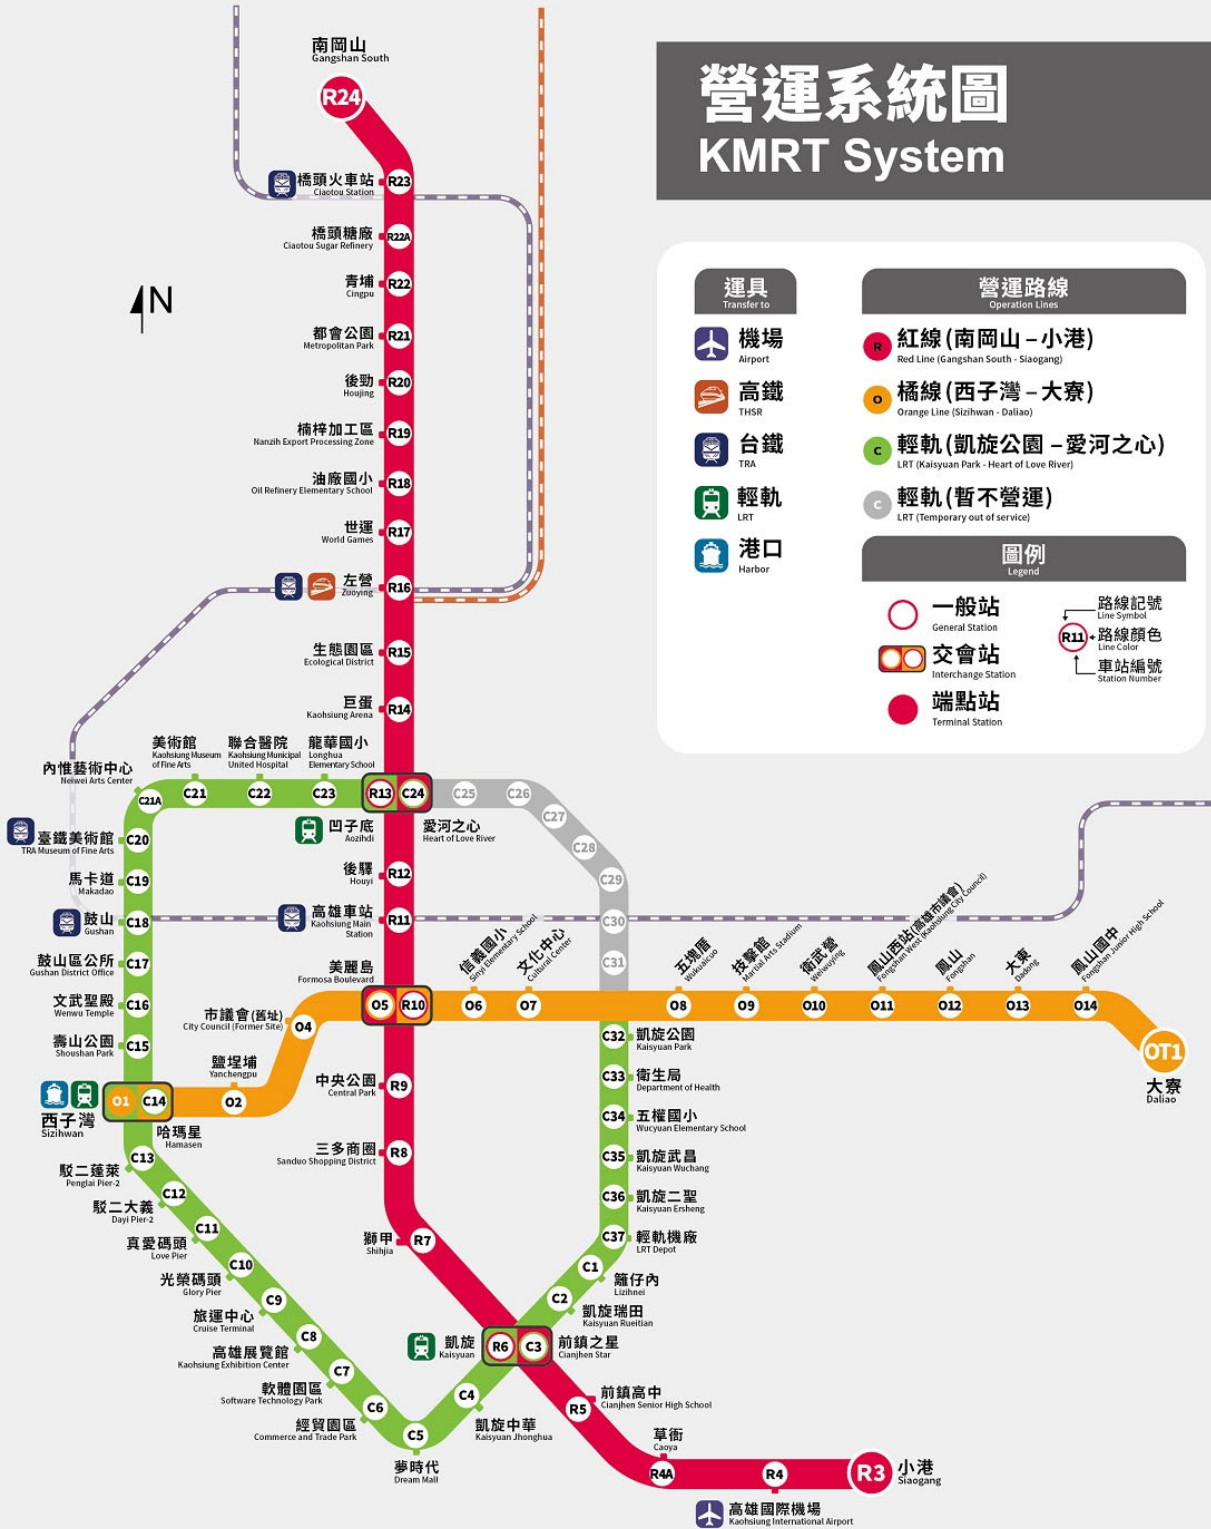

Further information: <https://www.kia.gov.tw/English/>

(a) From KIA to NSYSU

After arriving in Kaohsiung, students can take the KMRT to Sizihwan station, the terminal station of the orange line, and take a taxi at Sizihwan Station Exit 1 directly to the dorm or to their own residences.

1-2-2. By THSR: Take the Taiwan High Speed Rail from Taipei/Taoyuan to Kaohsiung (Zuoying Station). For further information please refer to 2. THSR.

b. THSR

The THSR station in Kaohsiung is Zuoying Station, located at No.105, Gaotie Rd., Zuoying Dist., Kaohsiung City.

NSYSU Campus Bus Schedule

校安防護組
Campus Safety and Security Division

車輛管理委員會
Vehicle Management Committee

Effective SEP 9, 2024
Campus Bus real-time Schedule

◆ Kaohsiung Rapid Transit Station Guide

營運系統圖 KMRT System

高雄捷運股份有限公司
KAOHSIUNG RAPID TRANSIT CORP.

※Headway : (1)Peak Hours : 4-6 Minutes; (2)Off-Peak Hours : Less than 8 Minutes; (3)After 23:00 : Less than 20 Minutes

Floor Plan, College of Social Sciences (CSS)