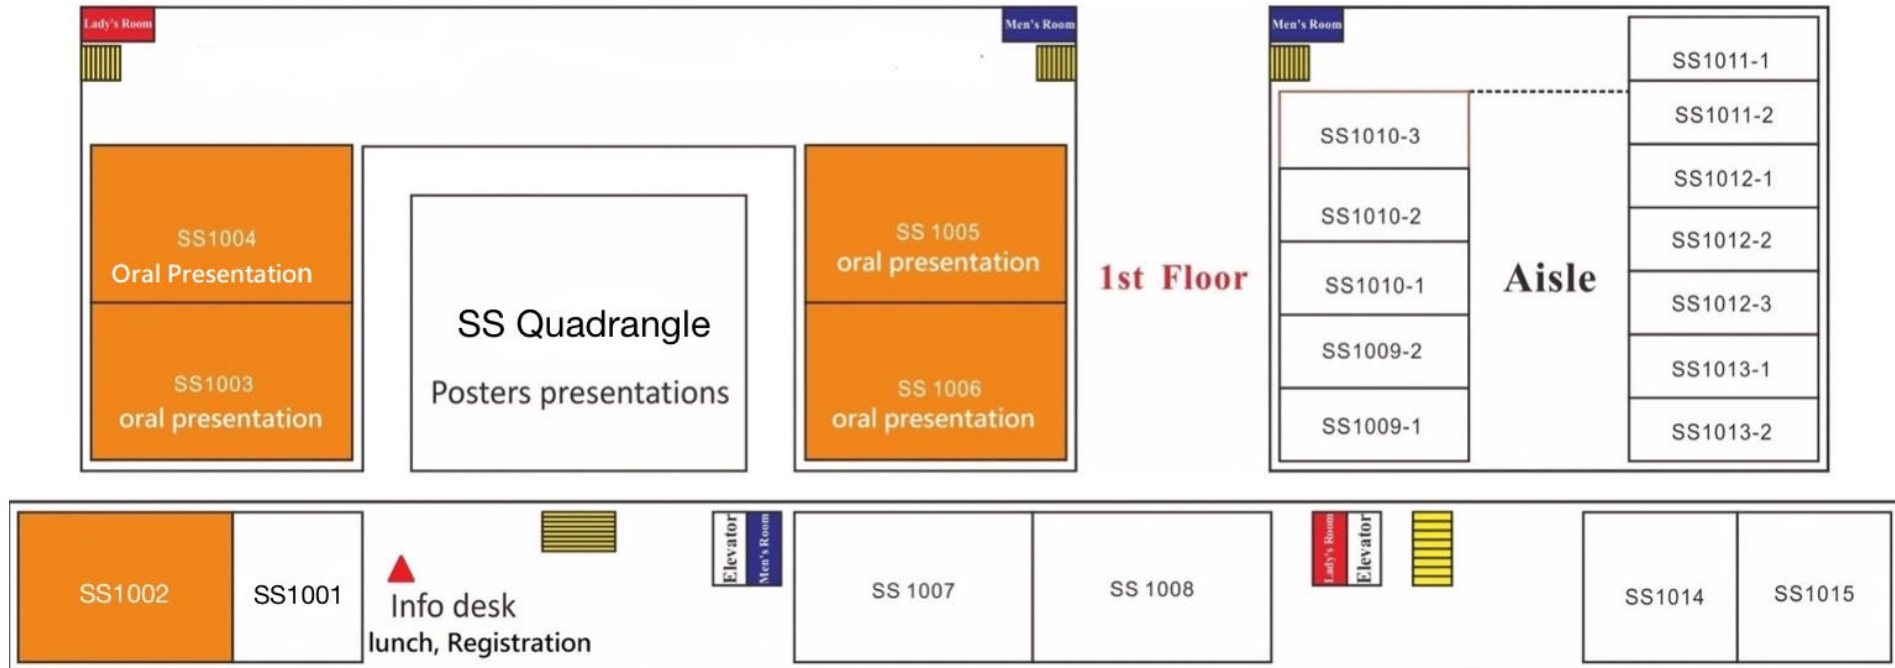

Floor Plan, College of Social Sciences (CSS)

● 1st Floor

Floor Plan, College of Social Sciences (SS)